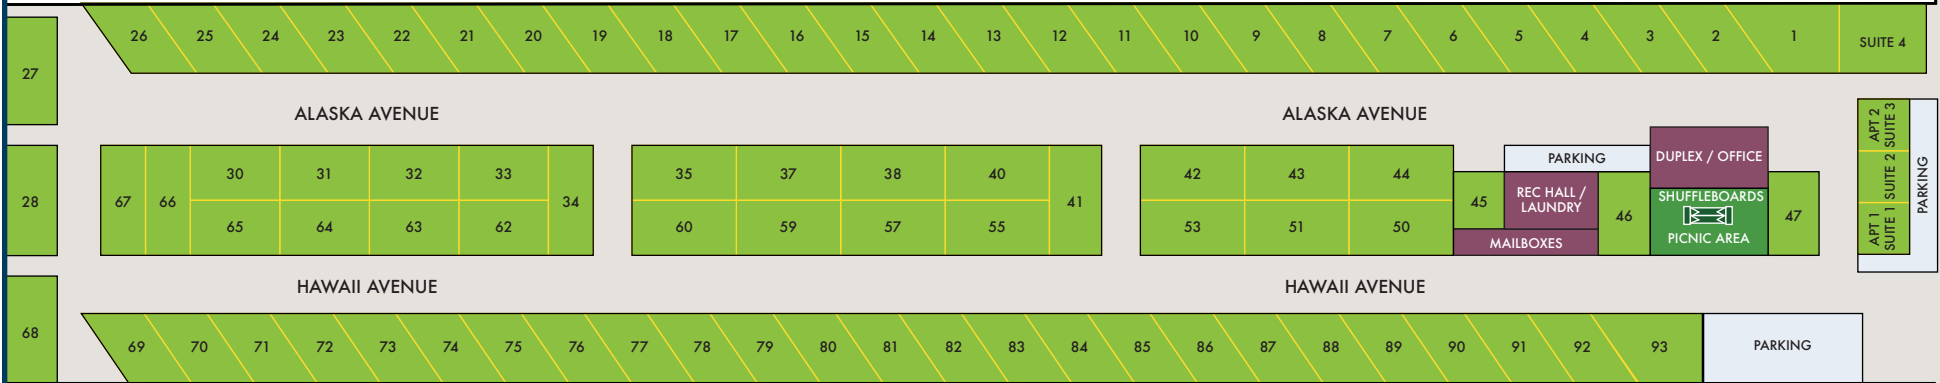

SEMINOLE BLVD

SEMINOLE BLVD

SUN VILLAGE

12300 Seminole Blvd Largo, FL 33778
(866) 979-8201 | SunVillageFL.com

LAKESHORE
MANAGEMENT